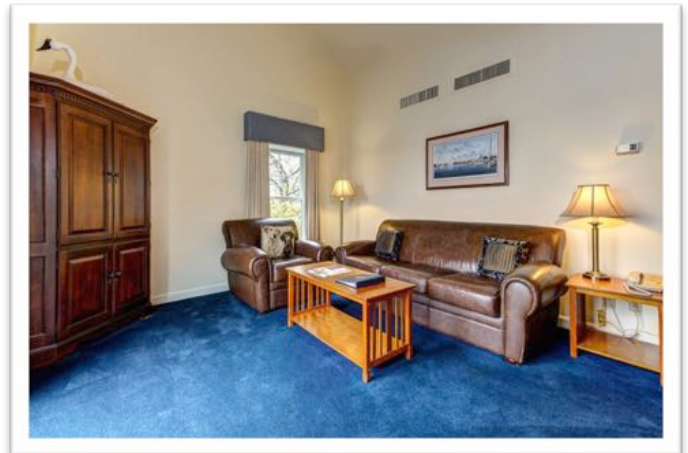

Corner Suite

Floor(s)	3rd
Daily Rate	~~$469~~ $289* (includes brkfst, all fees & taxes)
Quantity	2
Bed Size	1 King
Amenities	Waterfront, living area, coffee maker, hair dryer, flat screen TV (2), mini fridge, wet bar, safe, private balcony, 2-person Jacuzzi tub, walk-in shower.