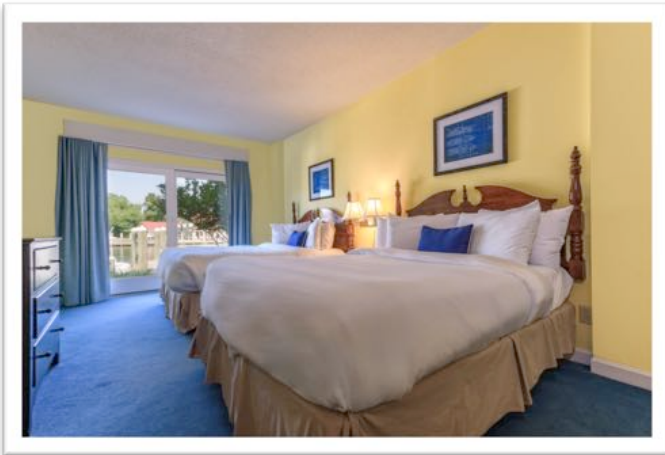

Waterfront Room

| | |
|------------|--|
| Floor(s) | 3 rd |
| Daily Rate | \$359 |
| Quantity | 4 |
| Bed Size | 1 King |
| Amenities | Waterfront, standard bathroom, coffee maker, hair dryer, flat screen TV, mini fridge, safe, private balcony. |

Waterfront Queen Suite

| | |
|------------|--|
| Floor(s) | 1 st |
| Daily Rate | \$439 \$289* (includes brkfst, all fees & taxes) |
| Quantity | 11 |
| Bed Size | 2 Queens |
| Amenities | Waterfront, living area, standard bathroom, coffee maker, hair dryer, flat screen TV (2), mini fridge, safe, patio. (2 of the suites adjoin to a Guest Quarters) |

Waterfront King Jacuzzi Room

| | |
|------------|--|
| Floor(s) | 3 rd |
| Daily Rate | \$449 \$289* (includes brkfst, all fees & taxes) |
| Quantity | 6 |
| Bed Size | 1 King |
| Amenities | Waterfront, standard bathroom, coffee maker, hair dryer, flat screen TV, mini fridge, safe, floor-to-ceiling windows, 2-person Jacuzzi tub |

Waterfront King Suite

| | |
|------------|--|
| Floor(s) | 2 nd |
| Daily Rate | \$449 \$289* (includes brkfst, all fees & taxes) |
| Quantity | 4 |
| Bed Size | 1 King |
| Amenities | Waterfront, living area, standard bathroom, coffee maker, hair dryer, flat screen TV (2), safe, private balcony. |