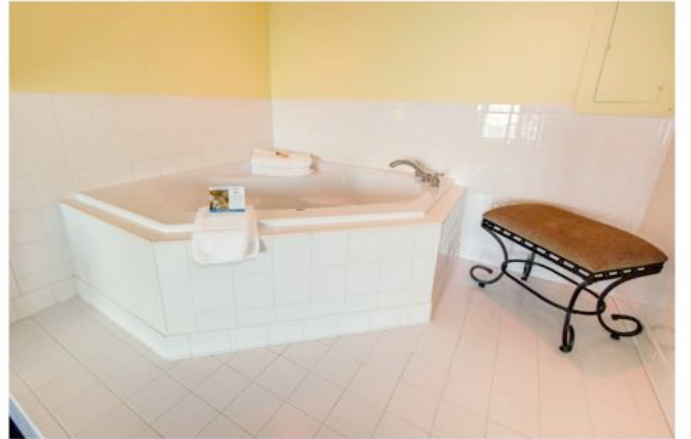

Waterfront King Jacuzzi Suite

Floor(s)	2nd
Daily Rate	~~$459~~ $289* (includes brkfst, all fees & taxes)
Quantity	2
Bed Size	1 King
Amenities	Waterfront, living area, standard bathroom, coffee maker, hair dryer, flat screen TV (2), mini fridge, safe, private balcony, 2-person Jacuzzi tub.