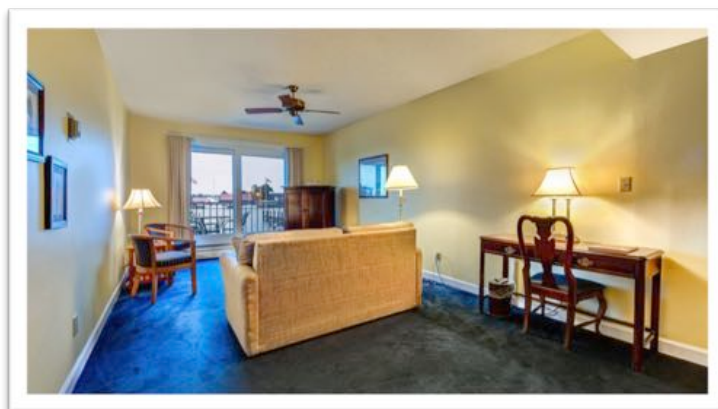

Waterfront King Suite

Floor(s)	2nd
Daily Rate	~~$449~~ $289* (includes brkfst, all fees & taxes)
Quantity	4
Bed Size	1 King
Amenities	Waterfront, living area, standard bathroom, coffee maker, hair dryer, flat screen TV (2), safe, private balcony.